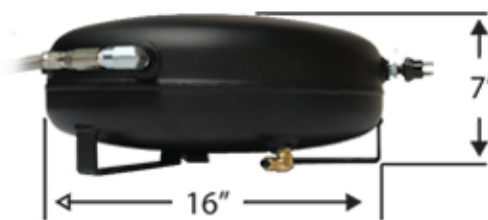

NEED SPACE IN THE TRUNK??

Organized Clean, hidden Tank

Introducing 4 Gallon Pancake Tank

● #2990 4Gallon Pancake Tank (6 1/4" Ports)

- Side wall fitting ports
- 6 Ports 1/4" NPT
- 200PSI MAX. PSI
- No big ports on the top
- Fit spare tire space

we offer shorter height Pancake tank for your limited trunk space!!

Comparison:

1" shorter than typical Pancake tank

More space for drain fitting

Installation Examples:

A Perfect fit for most vehicle's spare tire space!

Such as:
 ● Toyota Prius
 ● Scion xB
 ● Lexus GS
 ● Infiniti G35
 and much more!

Prices & Related Items:

● #2990 4Gallon Pancake Tank (6 1/4" Ports) \$162

☆ Other related items:

● #235930	380C Viar Compressor (Chrome)	\$200
● #235939	110-145psi Pressure Switch	\$22.50
● #235940	165-200psi Pressure Switch	\$22.50
● #2368	1/4H-1/4NPT Male W-Lcok (Elbow)	\$7.20
● #2784	1/4H Inflation Valve	\$13.75
● #3190	1/4NPT M- 1/4NPT F (Elbow)	\$5.13
● #2783	1/8NPT F-1/4NPT M Reduction	\$2.68